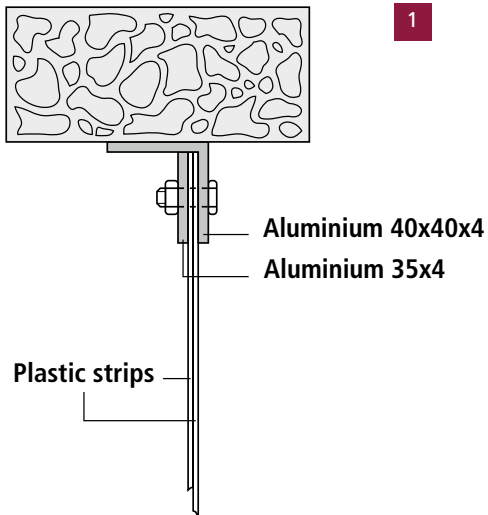

## PVC strip curtains

### Assembly scheme

- Low- to medium-duty strip curtains for walk-in coolers and freezers
- For installation under the lintel (installation example 1) or behind the lintel (installation examples 2 and 3)
- Metal parts made out of aluminium
- Model SV2 with plastic strips 200 x 2 mm
- Model SV3 with plastic strips 200 x 3 mm