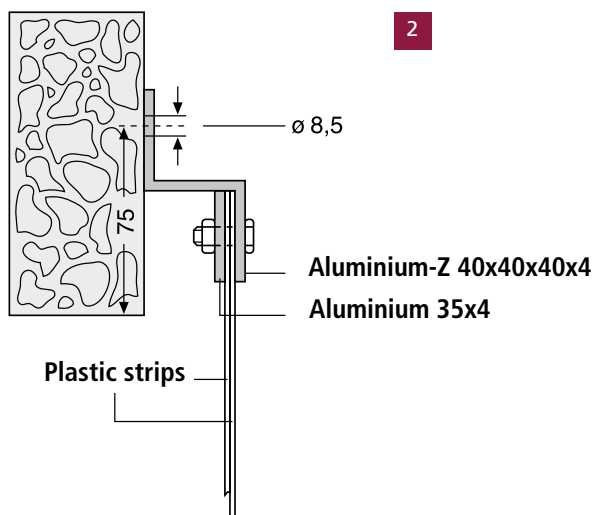

## PVC strip curtains

### Assembly scheme

- Low- to medium-duty strip curtains for walk-in coolers and freezers
- For installation under the lintel (installation example 1) or behind the lintel (installation examples 2 and 3)
- Metal parts made out of aluminium
- Model SV2 with plastic strips 200 x 2 mm
- Model SV3 with plastic strips 200 x 3 mm