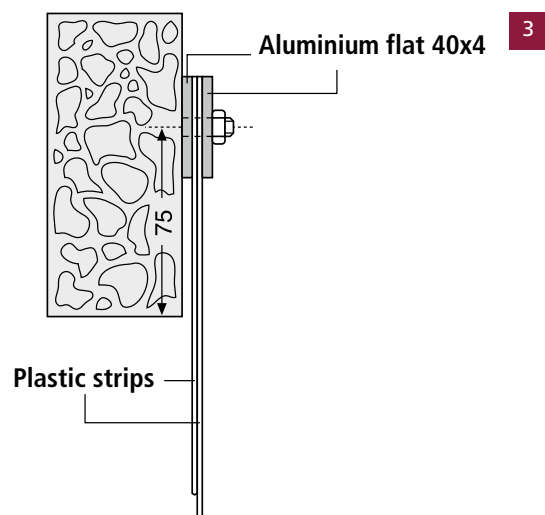

## PVC strip curtains

### Assembly scheme

- Low- to medium-duty strip curtains for walk-in coolers and freezers
- For installation under the lintel (installation example 1) or behind the lintel (installation examples 2 and 3)
- Metal parts made out of aluminium
- Model SV2 with plastic strips 200 x 2 mm
- Model SV3 with plastic strips 200 x 3 mm